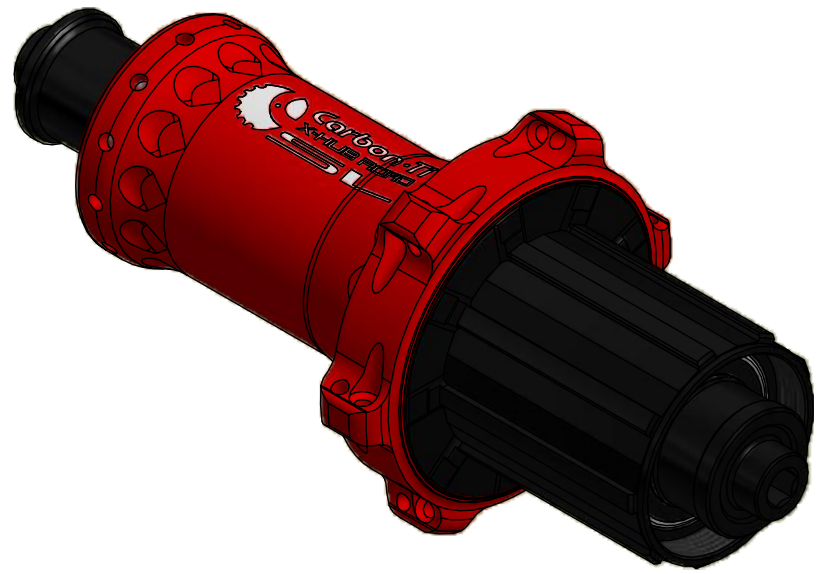

E (1:2)

Carbon-Ti X-HUB ROAD SL REAR SHIMANO 24 HOLES