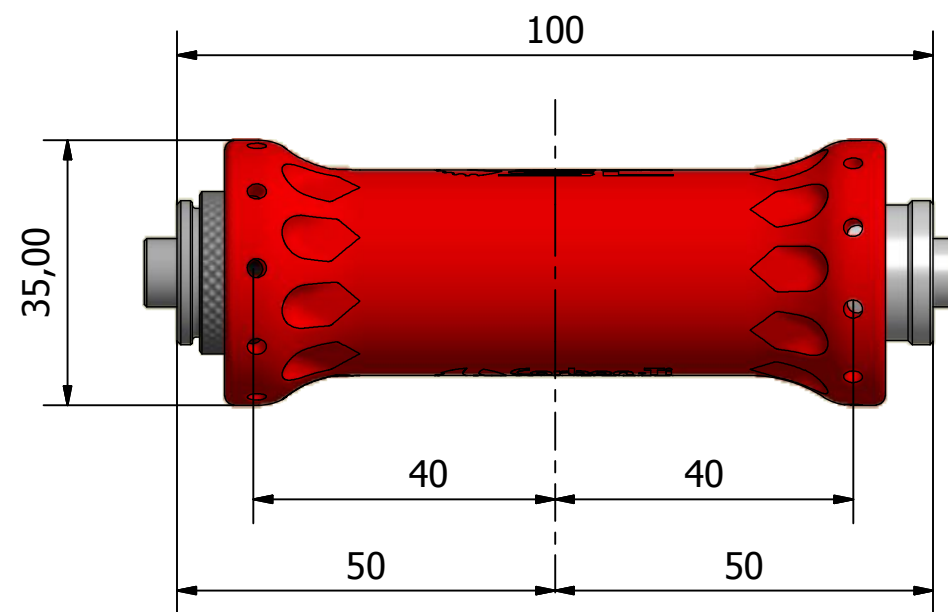

Carbon-Ti X-ROAD SL FRONT 20 HOLES

C (1 : 2)

LEFT SIDE